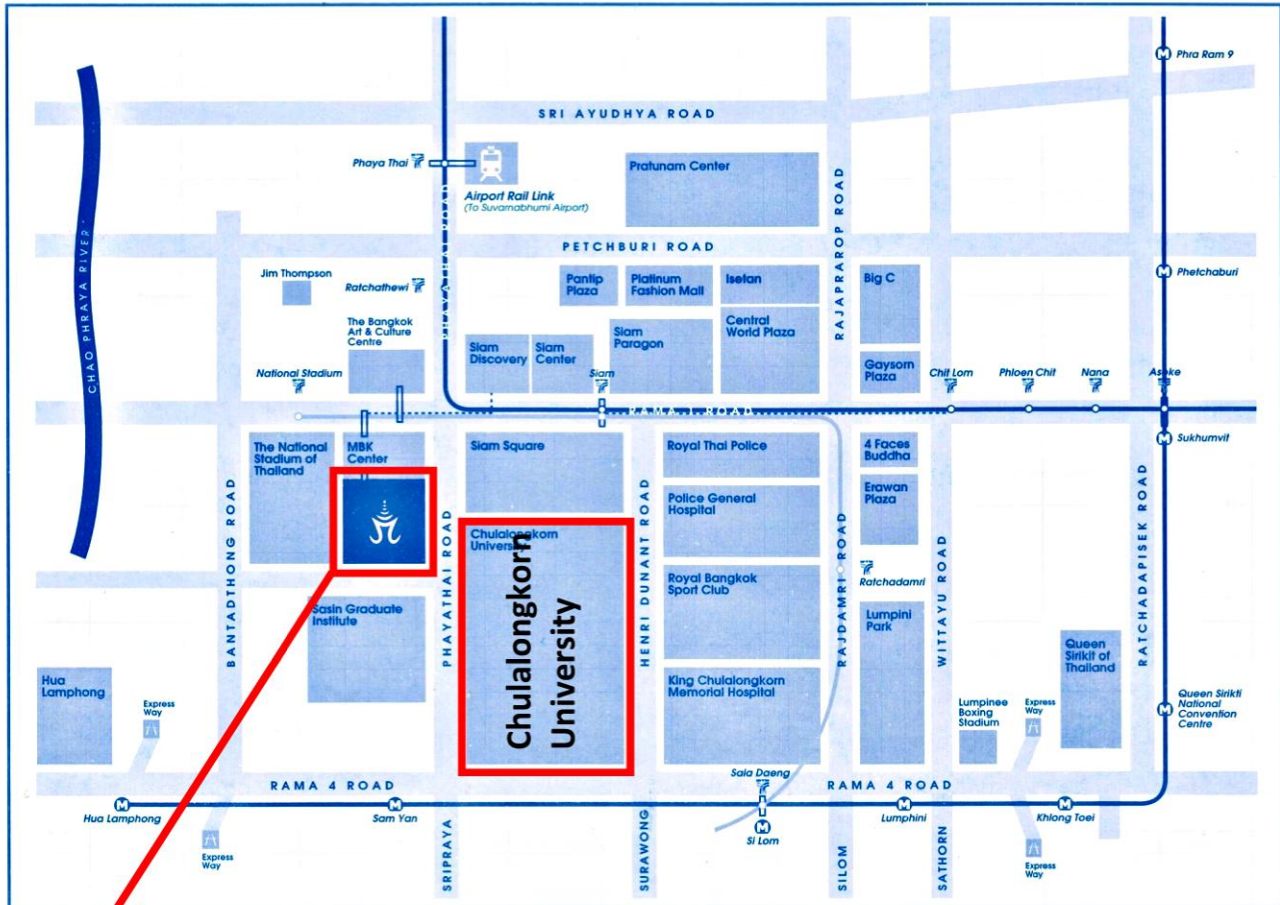

*Transportation Guide for taking Metro
from Bangkok Int'l Airport to Pathumwan Princess Hotel*

Stopover

- 1 Take the Airport Link from the Basement Level of the airport
- 2 Go all the way to the Phayathai terminal station
- 3 Interchange to Phaya thai BTS station from there and take the BTS to Siam station
- 4 Interchange to the National Stadium station where you will get off

Walk towards the exit 4 straight to MBK shopping center's second floor and head to the hotel's second floor entrance which is approximately 3 minutes away only.

*Transportation Guide for taking Metro
from Bangkok Int'l Airport to Pathumwan Princess Hotel*