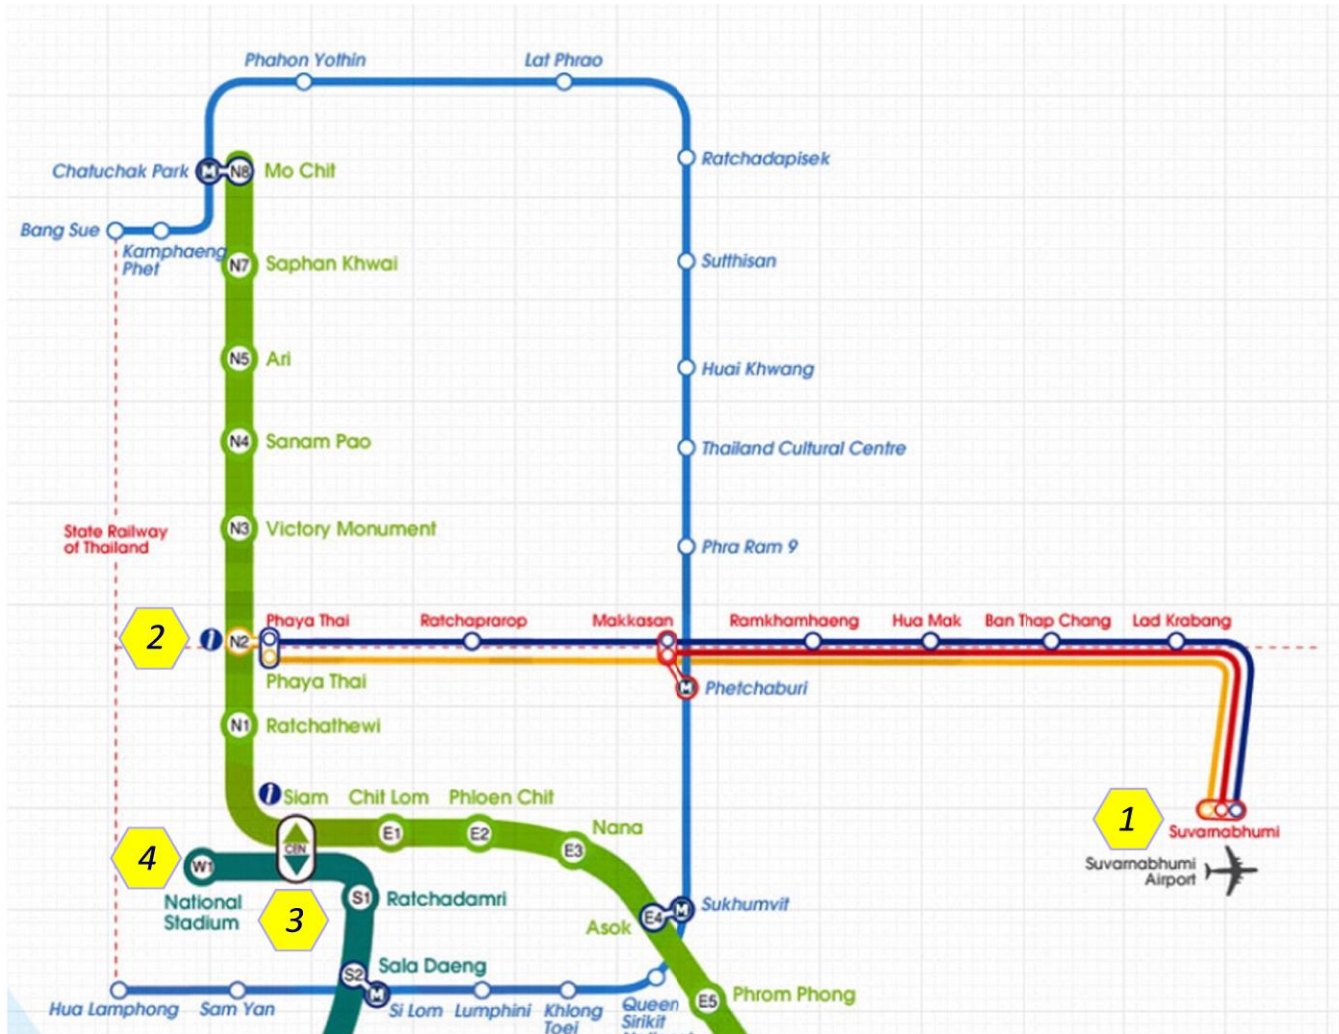

*Transportation Guide for taking Metro
from Bangkok Int'l Airport to Pathumwan Princess Hotel*

Stopover

- 1 Take the Airport Link from the Basement Level of the airport
- 2 Go all the way to the Phayathai terminal station
- 3 Interchange to Phaya thai BTS station from there and take the BTS to Siam station
- 4 Interchange to the National Stadium station where you will get off

Walk towards the exit 4 straight to MBK shopping center's second floor and head to the hotel's second floor entrance which is approximately 3 minutes away only.

*Transportation Guide for taking Metro
from Bangkok Int'l Airport to Pathumwan Princess Hotel*